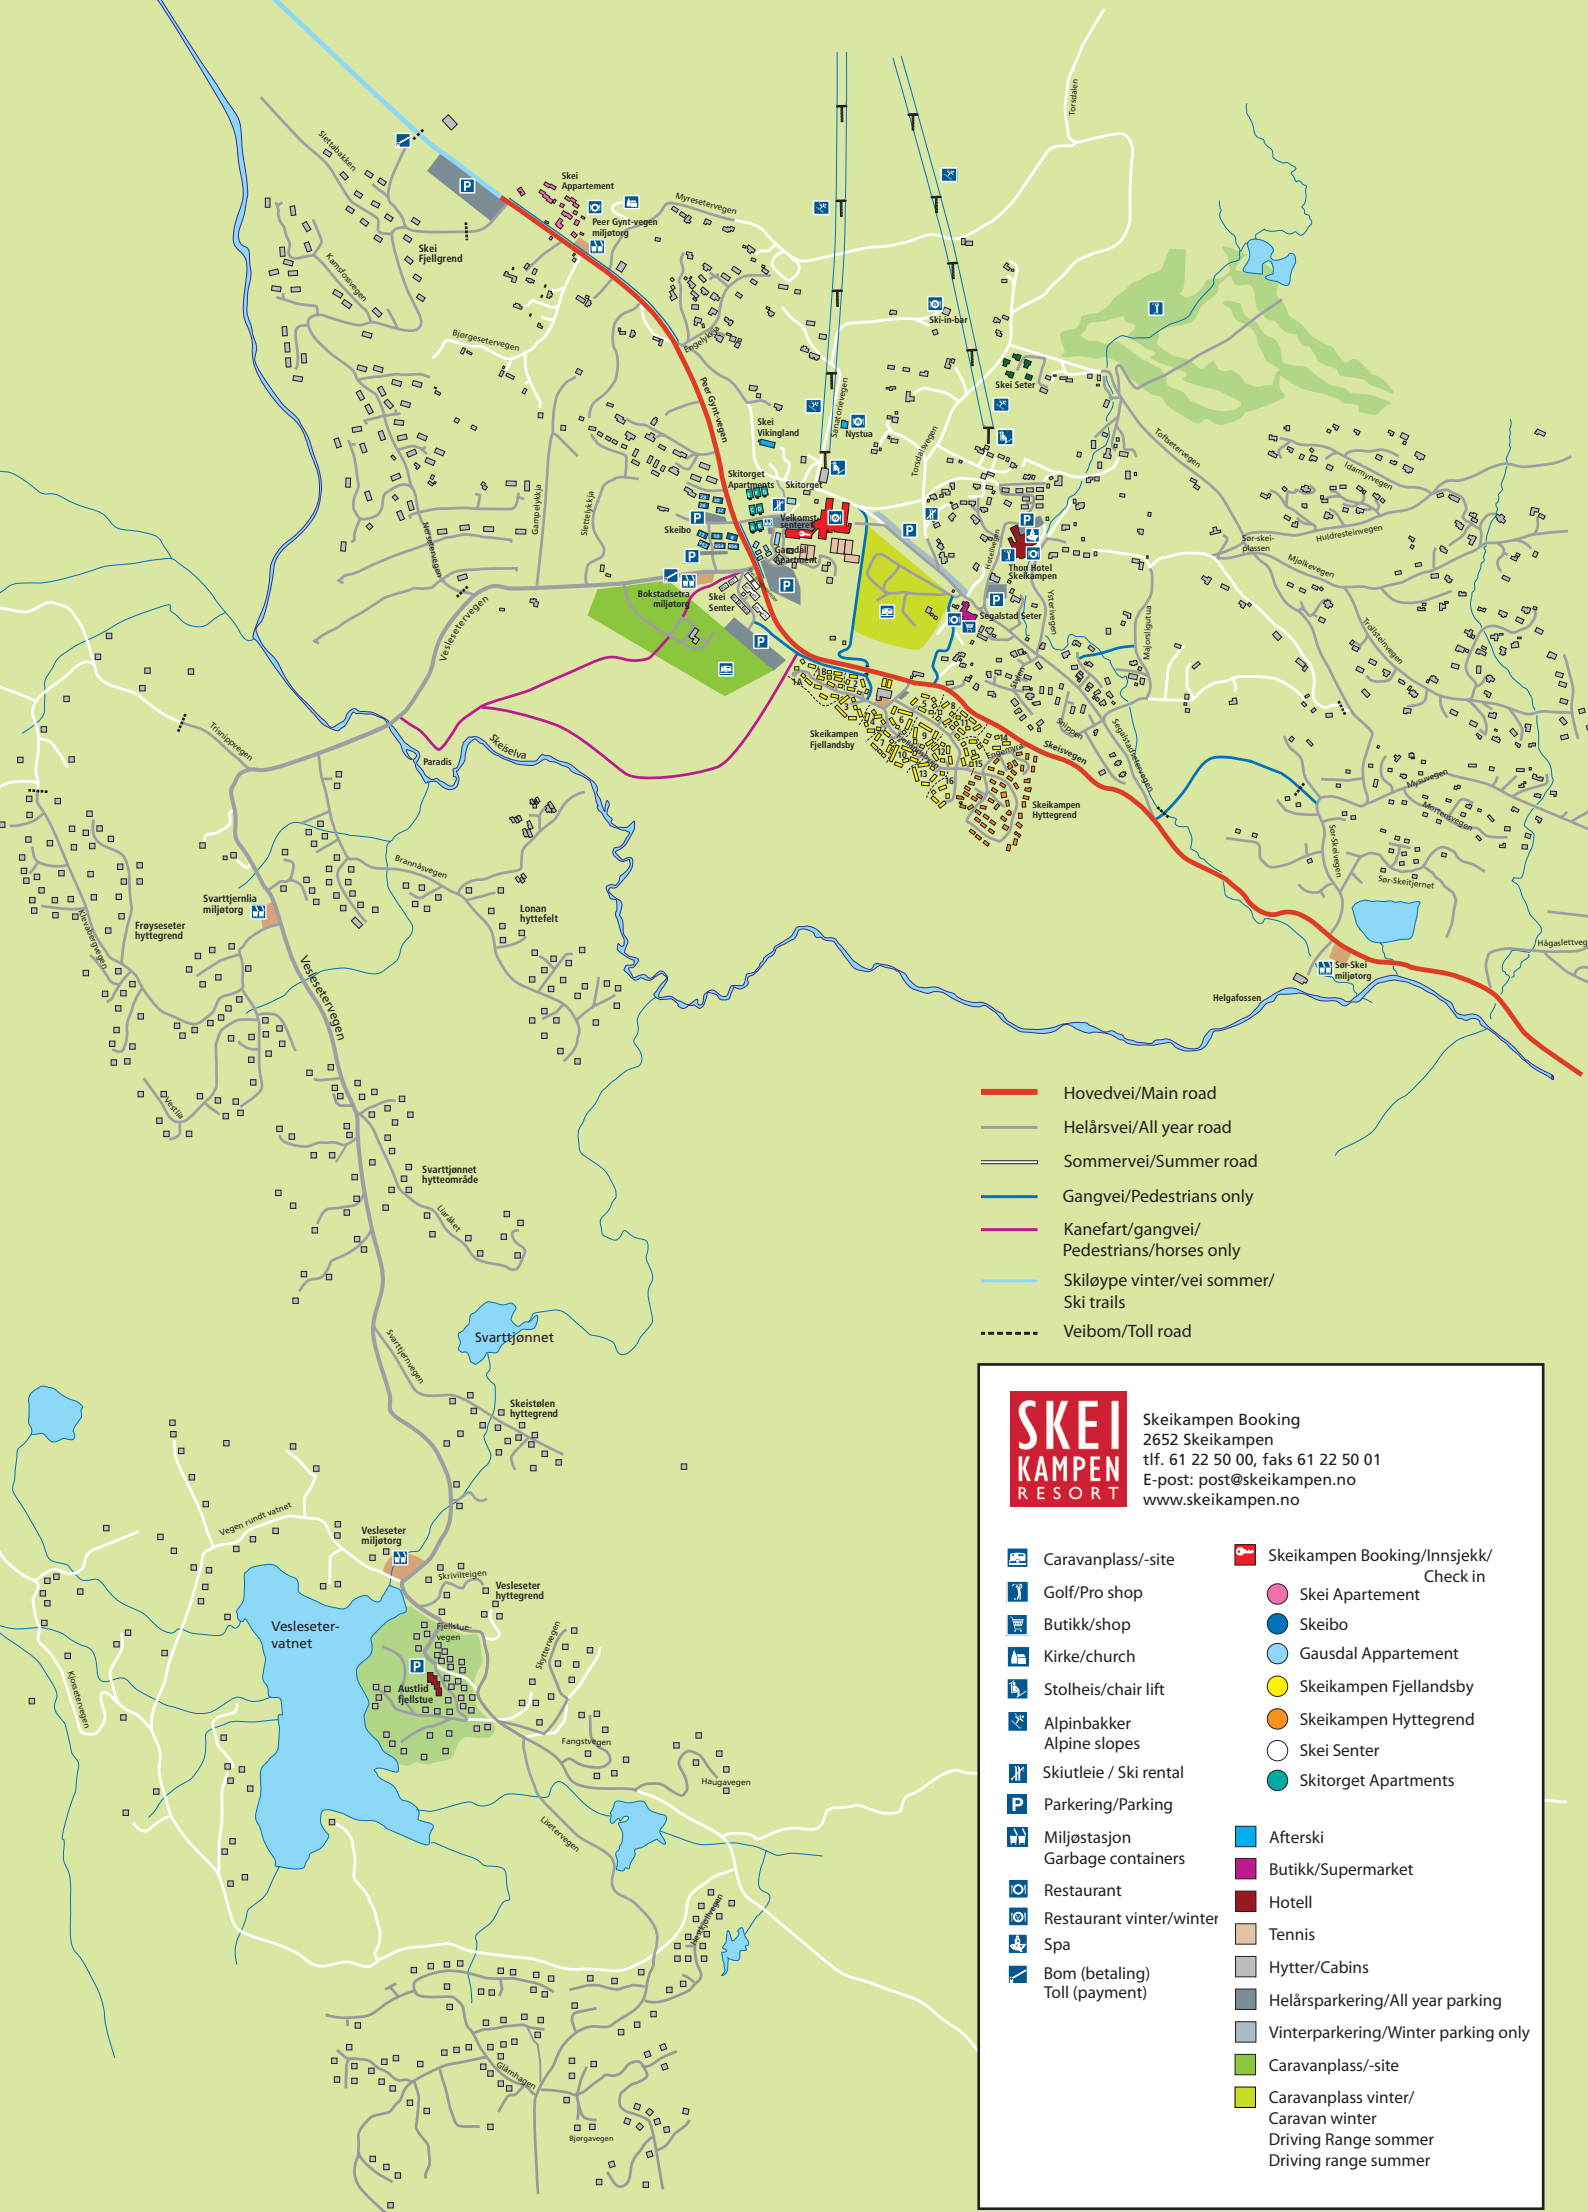

- |                                      |                                     |   |  |
|--------------------------------------|-------------------------------------|---|--|
| Skeikampen Booking/Innsjekk/Check in | Afterski                            | Caravanplass/-site                        | Hovedvei/Main road                       |
| Skei Appartement                     | Butikk/Supermarket                  | Caravanplass vinter/Caravan winter        | Helårsvei/All year road                  |
| Skeibo                               | Hotell                              | Driving Range sommer/Driving range summer | Sommervei/Summer road                    |
| Gausdal Appartement                  | Tennis                              |   | Gangvei/Pedestrians only                 |
| Skeikampen Fjellandsby               | Hytter/Cabins                       |   | Kanefart/gangvei/Pedestrians/horses only |
| Skeikampen Hyttegrend                | Helårsparkering/All year parking    |   | Skiløype vinter/vei sommer/Ski trails    |
| Skei Senter                          | Vinterparkering/Winter parking only |   | Veibom/Toll road                         |
| Skitorget Apartments                 |                                     |   |  |

- Hovedvei/Main road
- Helårsvei/All year road
- Sommervei/Summer road
- Gangvei/Pedestrians only
- Kanefart/gangvei/  
Pedestrians/horses only
- Skiløype vinter/vei sommer/  
Ski trails
- - - - Veibom/Toll road